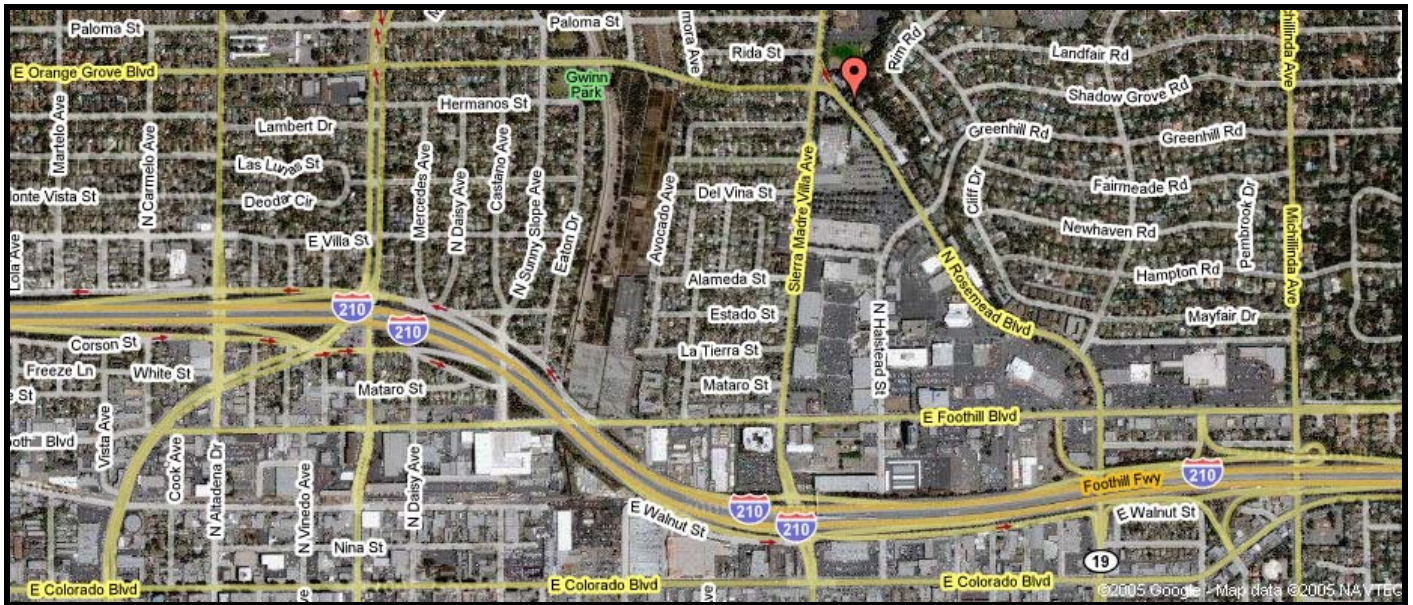

CALIFORNIA TECHNOLOGY VENTURES & JACOBS CAPITAL GROUP  
670 N. ROSEMEAD BLVD., SUITE 201  
PASADENA, CA 91107  
626.351.3700

*Driving Directions to CTV & JCG*

**From LAX**

1. Take the I-105 E ramp to Imperial Terminal – go 7 mi
2. Continue on CA-110 N – go 11 mi
3. Bear left onto the I-5 Fwy N ramp to Sacramento. Merge into I-5 N – go 1 mi
4. Bear right onto the CA-2 N ramp to Glendale – go 3.5 mi
5. Take the CA-134 E ramp to Pasadena – go 5.3 mi
6. Continue on I-210 E – go 4.5 mi
7. Exit Madre Street (not to be confused with Sierra Madre Blvd.). Turn LEFT on Madre
8. Turn RIGHT on East Foothill Blvd
9. Proceed to one block (0.1 mi) to North Halstead Street. Turn LEFT on North Halstead Street
10. Turn LEFT on North Rosemead Blvd
11. End at 670 North Rosemead Blvd. Building on the right (North) side of the street, last building before the intersection Sierra Madre Villa and North Rosemead Blvd.
12. Enter the Pasadena Schools Federal Credit Union and go up the elevator to Suite 201